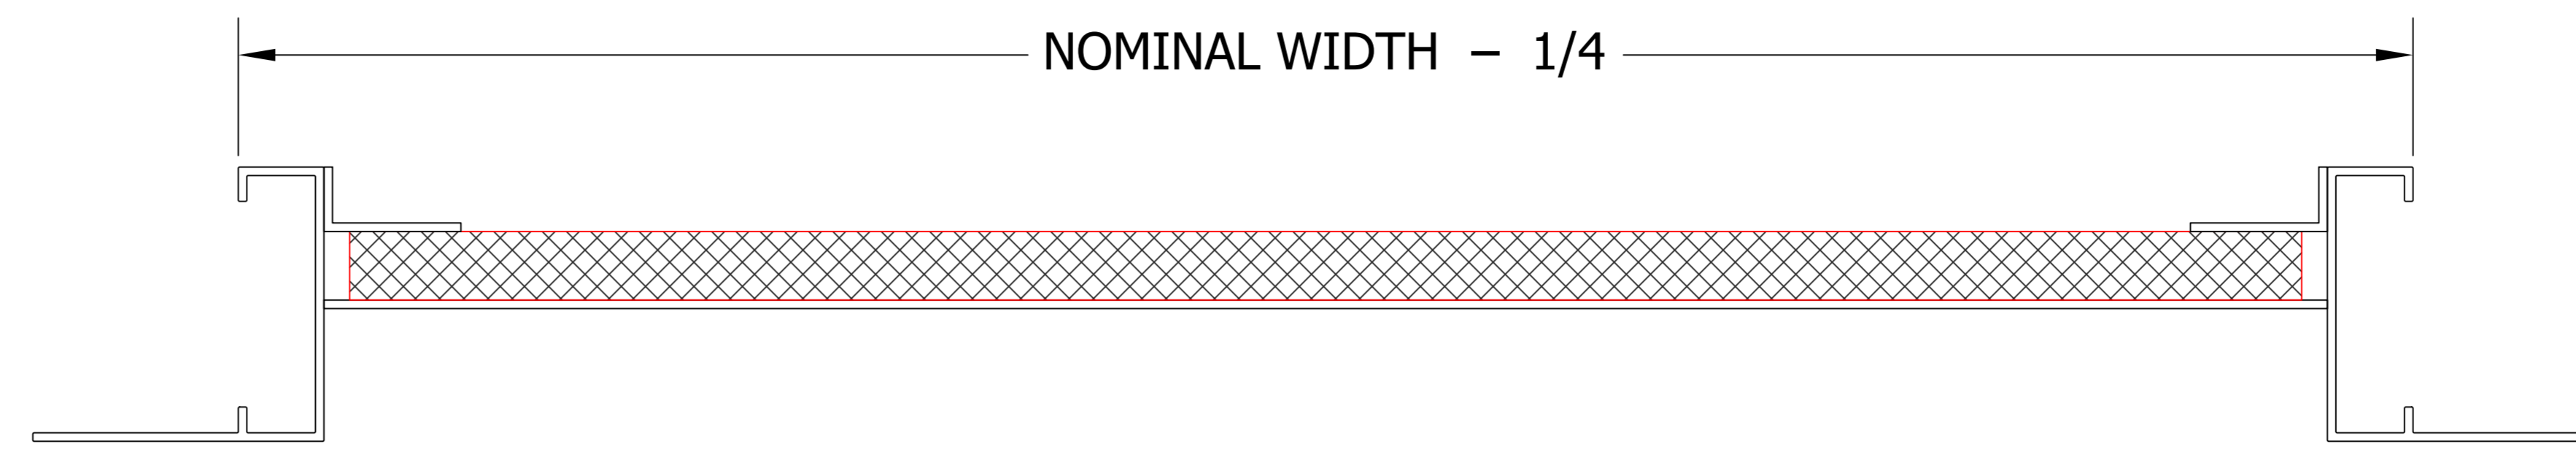

REMOVABLE INSECT SCREEN

ALUMINUM INSECT SCREEN - 18 X 14 MESH
FRAME - 0.062" EXTRUDED ALUMINUM - 6063-T5 ALLOY
FRAME AVAILABLE IN DUCT-MOUNT OR FLANGE MOUNT (SHOWN)
STANDARD $\frac{1}{4}$ " UNDERCUT FROM GIVEN OPENING SIZES