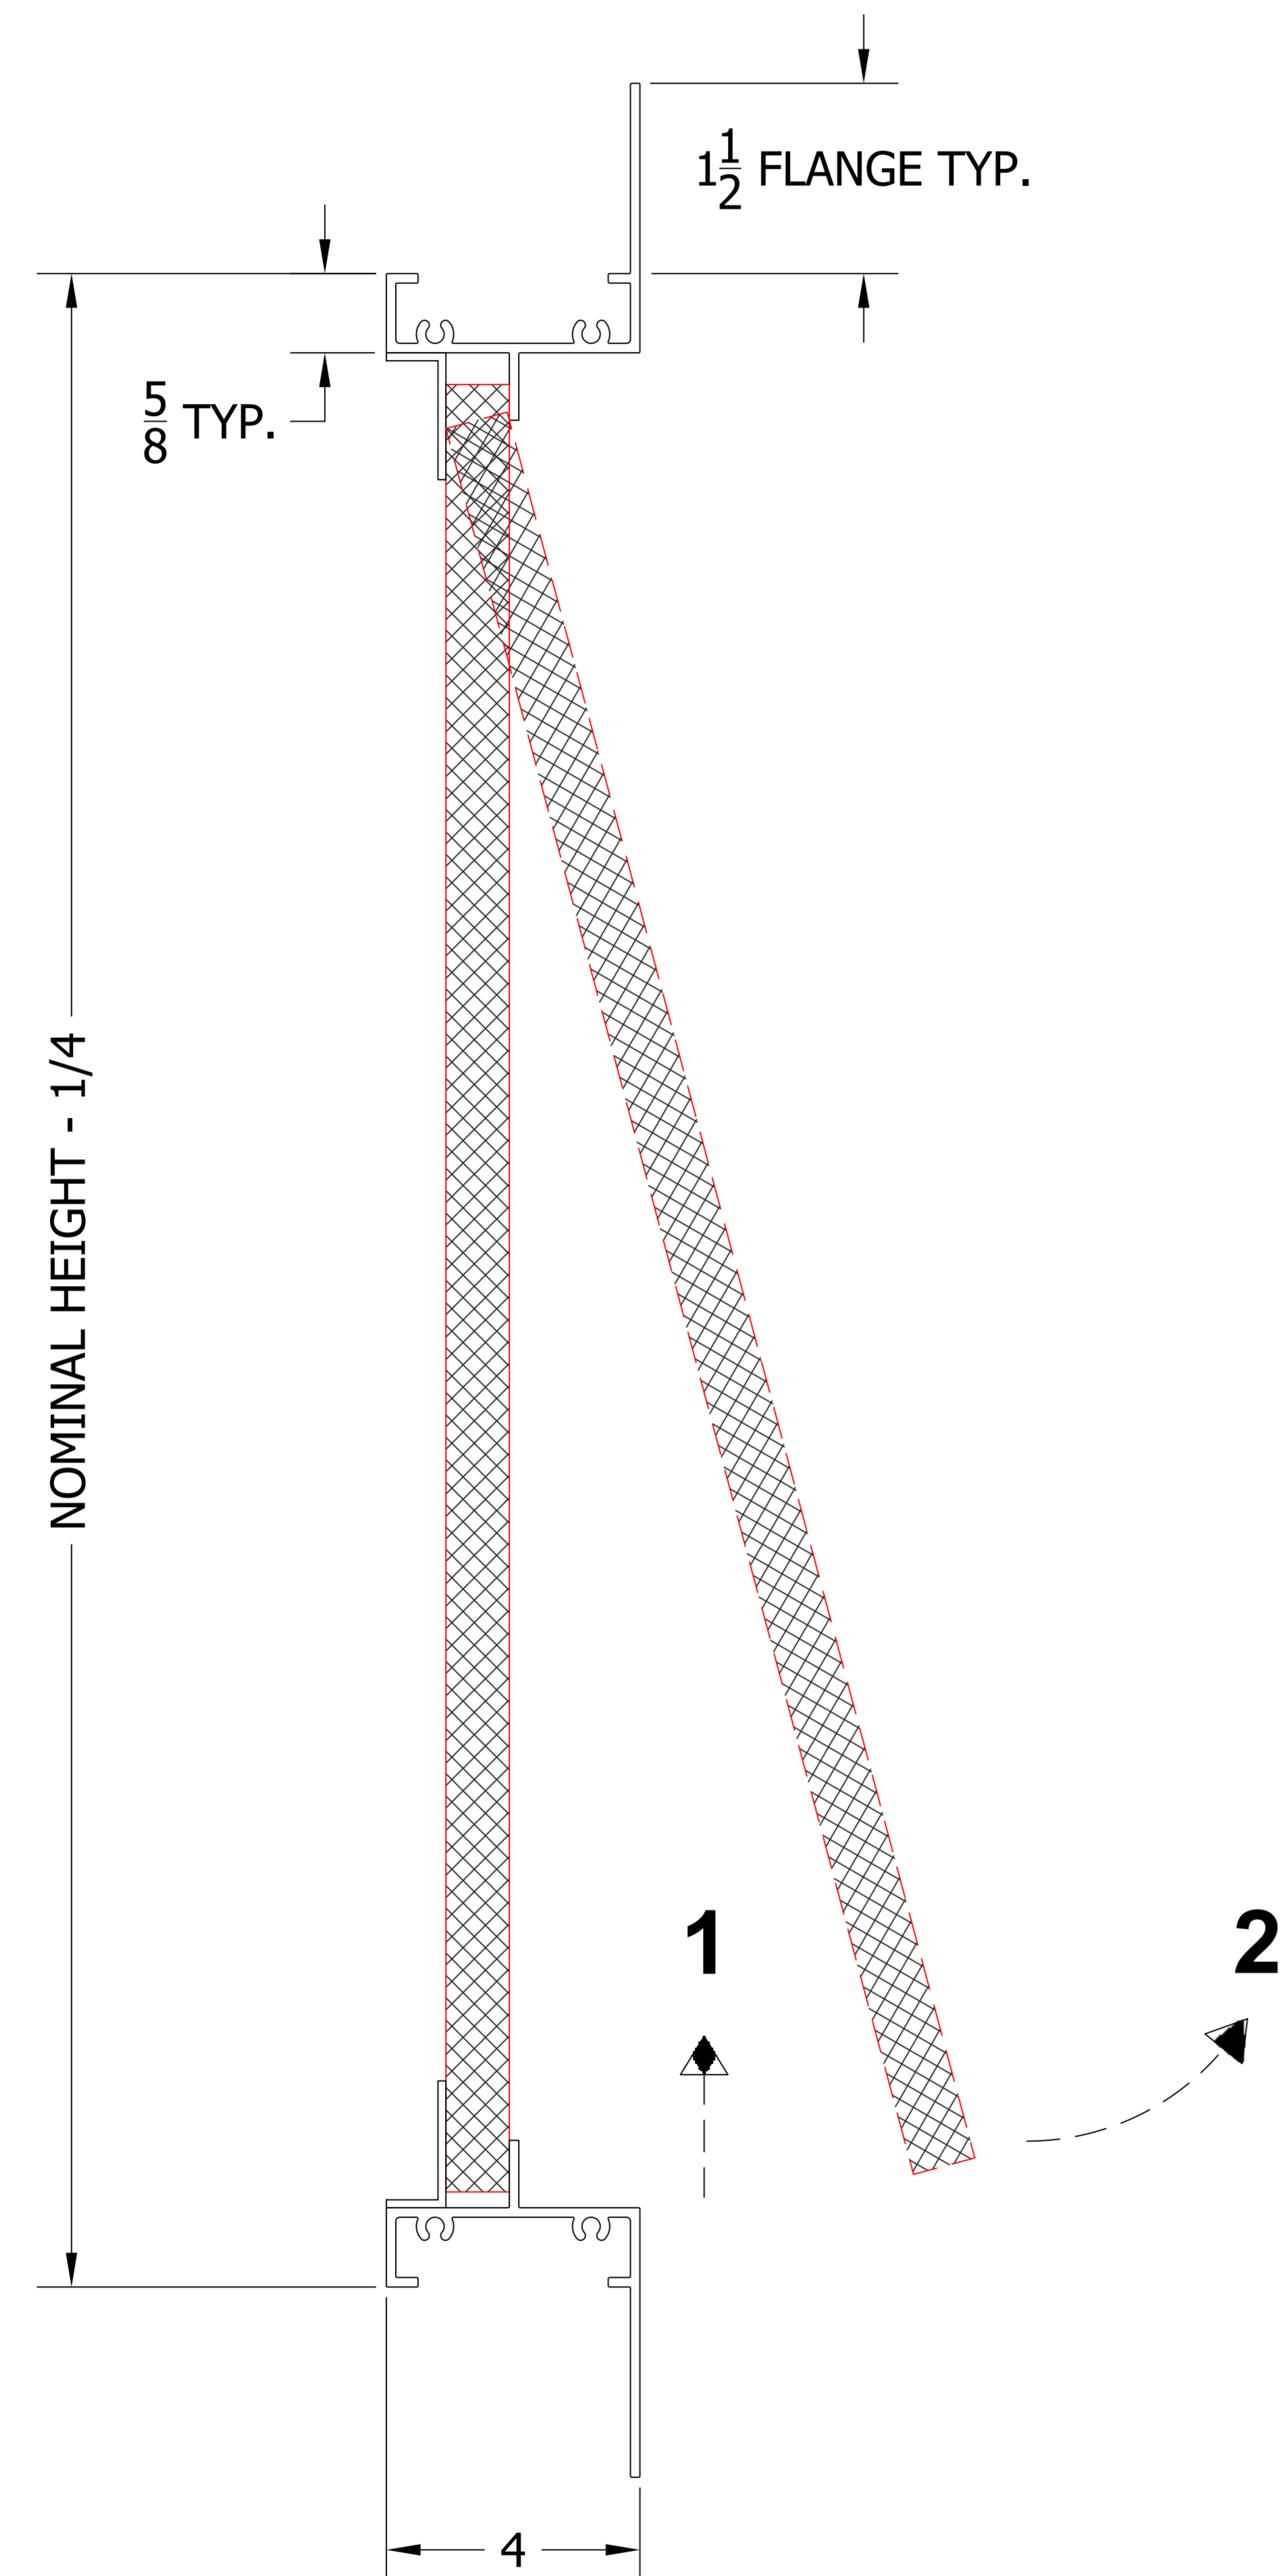

REMOVABLE INSECT SCREEN

ALUMINUM INSECT SCREEN - 18 X 14 MESH
FRAME - 0.062" EXTRUDED ALUMINUM - 6063-T5 ALLOY
FRAME AVAILABLE IN DUCT-MOUNT OR FLANGE MOUNT (SHOWN)
STANDARD $\frac{1}{4}$ " UNDERCUT FROM GIVEN OPENING SIZES